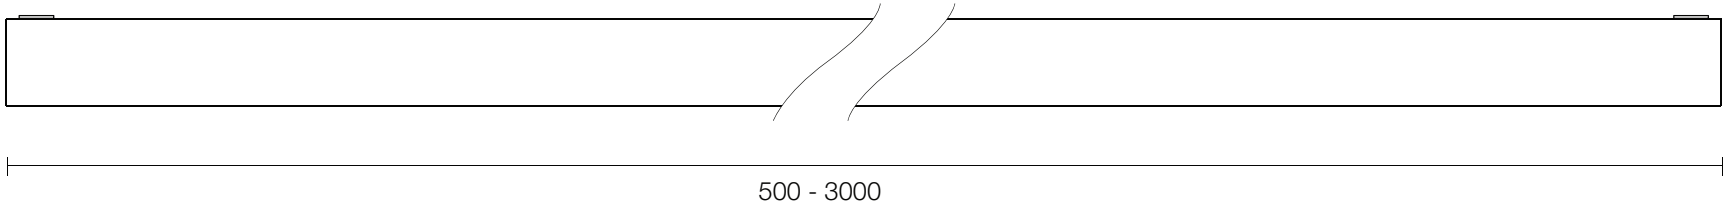

STRIPE SYSTEM SOSPENSIONE LED

63

45

500 - 3000